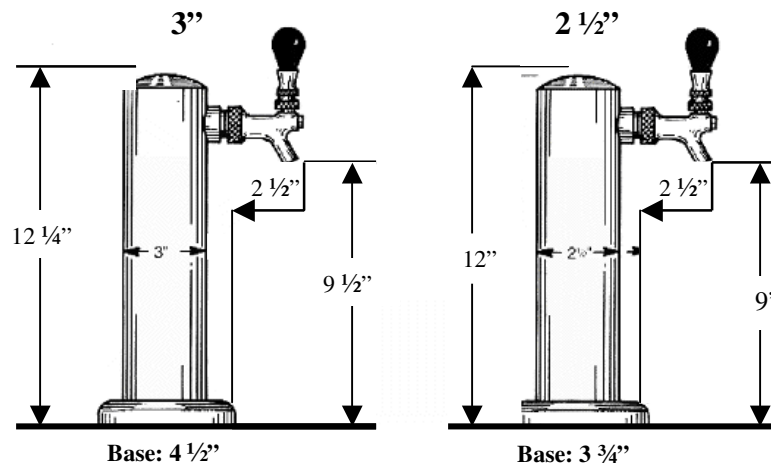

Bent Tube Assembly

- 831-2T One Faucet Brass
- 831-3T One Faucet Chrome
- 831-4T One Faucet Classic Black
- 832-2T Two Faucets Brass
- 832-3T Two Faucets Chrome
- 832-4T Two Faucets Classic Black
- 833-2T Three Faucets Brass
- 833-3T Three Faucets Chrome
- 833-4T Three Faucets Classic Black