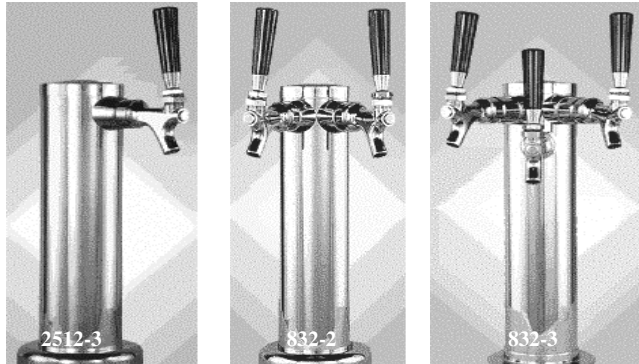

2 1/2" and 3" Standard Tower Specifications

3" standards are available with one, two, or three faucets and 2 1/2" standards are available with one faucet. The lustrous finish, Brass, Chrome, or Classic Black, adds a touch of class to any bar.

2 1/2" Standards :

- 2 1/2" standards come equipped with push-in John Guest elbow with 60" of ³/₁₆" I.D. clear beer hose.
- 2512-2 One Faucet Brass 2512-3 One Faucet Chrome

3" Standards :

- 3" standards are available with a push-in John Guest elbow with 60" of ³/₁₆" I.D. clear beer