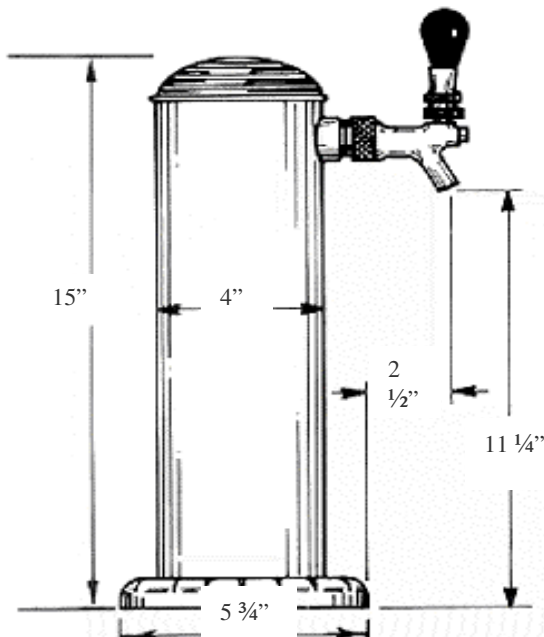

AC BEVERAGE, INC.
DRAUGHT BEER SPECIALISTS
800-925-3818

1993-7 Moreland Pkwy ♦ Annapolis, MD 21401

Tel: (410) 268-0714 ♦ Fax: (410) 268-8300