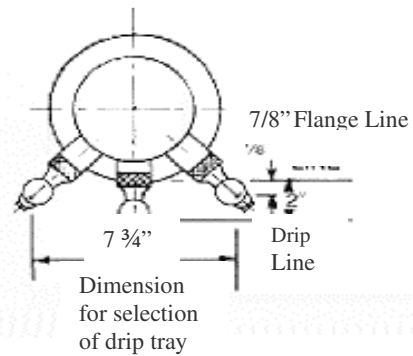

AC BEVERAGE, INC.
DRAUGHT BEER SPECIALISTS
800-925-3818

1993-7 Moreland Pkwy ♦ Annapolis, MD 21401

Tel: (410) 268-0714 ♦ Fax: (410) 268-8300