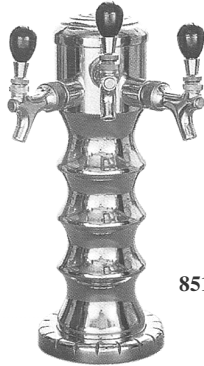

# 4" Standard Towers

The 4" standards are available with a straight column or a striking corrugated column. The 4" standards are available with one, two, or three faucets. Finishes include Brass, Chrome, or Classic Black.

8517-32

8514-22

8514-33

## 4" Standards-Straight Column

- 8514-12 One Faucet Brass
- 8514-13 One Faucet Chrome
- 8514-14 One Faucet Classic Black
- 8514-22 Two Faucet Brass
- 8514-23 Two Faucet Chrome
- 8514-24 Two Faucet Classic Black
- 8514-32 Three Faucet Brass
- 8514-33 Three Faucet Chrome
- 8514-34 Three Faucet Classic Black

## 4" Standards-Corrugated Column

- 8517-12 One Faucet Brass
- 8517-13 One Faucet Chrome
- 8517-14 One Faucet Classic Black
- 8517-22 Two Faucet Brass
- 8517-23 Two Faucet Chrome
- 8517-24 Two Faucet Classic Black
- 8517-32 Three Faucet Brass
- 8517-33 Three Faucet Chrome
- 8517-34 Three Faucet Classic Black