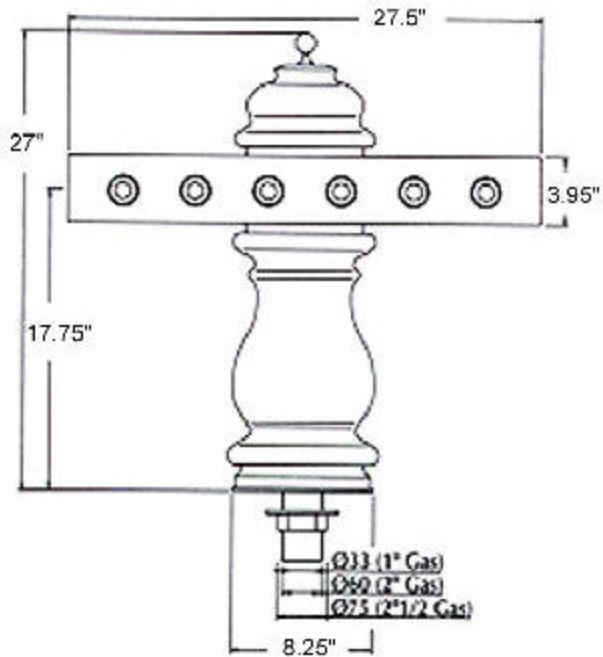

# Ceramic Tower Specifications

**Pera 150**

**Pera 170**

**Barocco**

**Pera 170 "tee Style"**

**AC BEVERAGE, INC.**  
DRAUGHT BEER SPECIALISTS

1993-7 Moreland Pkwy ♦ Annapolis, MD 21401

Tel:(410) 268-0714 ♦ Fax:(410) 268-8300