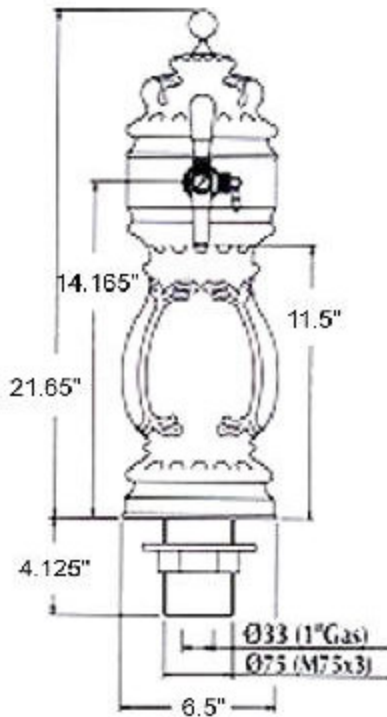

# Ceramic Tower Specifications

**Pera 150**

**Pera 170**

**Barocco**

**Pera 170 "tee Style"**

**AC BEVERAGE, INC.**  
DRAUGHT BEER SPECIALISTS

1993-7 Moreland Pkwy ♦ Annapolis, MD 21401

Tel:(410) 268-0714 ♦ Fax:(410) 268-8300