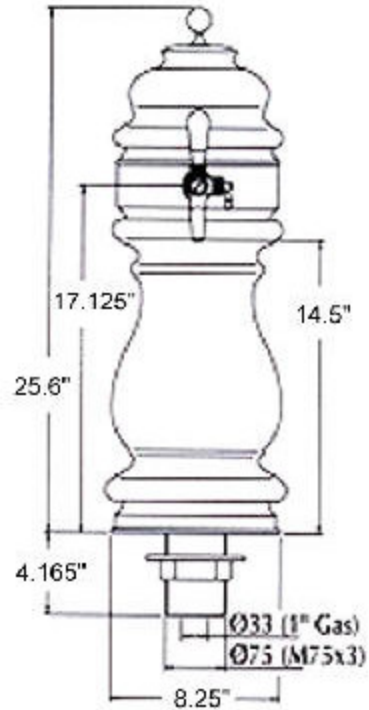

# Ceramic Tower Specifications

**Pera 150**

**Pera 170**

**Barocco**

**Pera 170 "tee Style"**

**AC BEVERAGE, INC.**  
DRAUGHT BEER SPECIALISTS

1993-7 Moreland Pkwy ♦ Annapolis, MD 21401

Tel:(410) 268-0714 ♦ Fax:(410) 268-8300