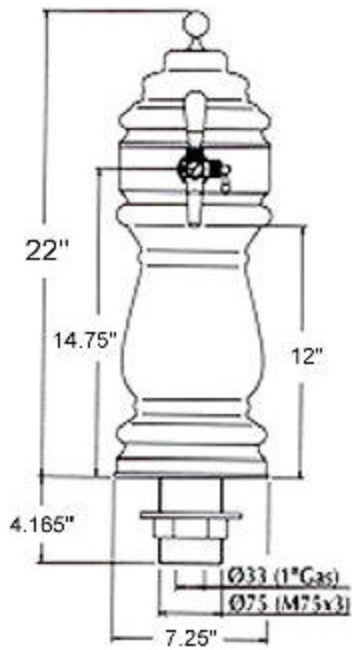

# Ceramic Tower Specifications

**Pera 150**

**Pera 170**

**Barocco**

**Pera 170 "tee Style"**

**AC BEVERAGE, INC.**  
DRAUGHT BEER SPECIALISTS

1993-7 Moreland Pkwy ♦ Annapolis, MD 21401

Tel:(410) 268-0714 ♦ Fax:(410) 268-8300