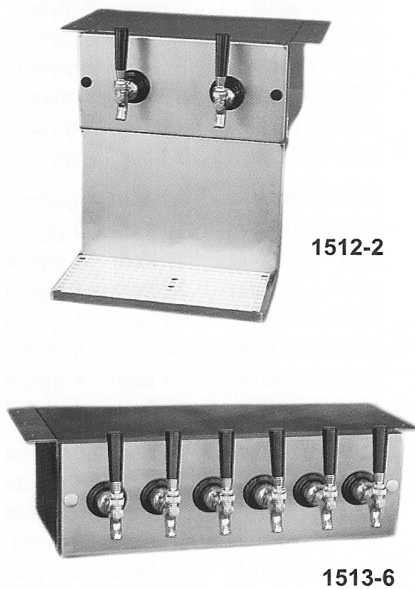

Clamp-On Towers/ Dispense Units for Wall Mount and Under Bar

Clamp-On towers bring you beauty and function which can be installed and pouring in minutes. This is a durable and inexpensive way to have draught beer in a temporary location.

<u>Part No.</u>	<u>Description</u>
831-2W	3" single faucet brass tower
831-3W	3" single faucet chrome tower
832-2W	3" double faucet brass tower
832-3W	3" double faucet chrome tower
8514-12W	4" single faucet brass tower
8514-13W	4" single faucet chrome tower
8514-22W	4" double faucet brass tower
8514-32W	4" three faucet brass tower
8514-33W	4" three faucet chrome tower
8517-12W	4" single faucet fluted brass tower
8517-13W	4" single faucet fluted chrome tower
8517-22W	4" double faucet fluted brass tower
8517-23W	4" double faucet fluted chrome tower
8517-32W	4" three faucet fluted brass tower
8517-33W	4" three faucet fluted chrome tower

Please use the suffix "1" for dark oak base, "2" for light oak base and "3" for black base.

The solid wood base is available in three different shades with a clamp that will fit almost any bar. The towers come standard with a brass shank, 5' of 3/16" vinyl beer tubing, and brass fittings. Plastic shank, stainless steel fittings, or special tubing is also available for wine, ciders, or specialty drinks. *Faucets not included.*

Dispense Units for Wall Mount and Under the Bar

Slim line cabinets are perfect for tight installations where a smaller cabinet is needed. Double 4" holes are on both the bottom and back for easy installation.