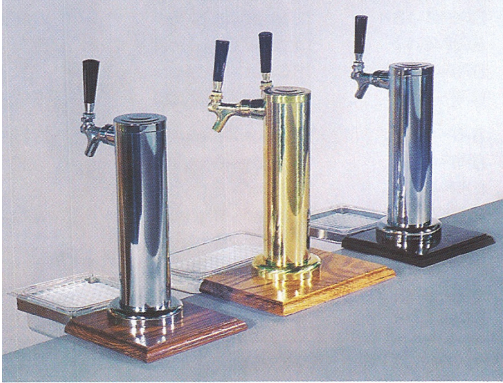

Clamp-On Towers/ Dispense Units for Wall Mount and Under Bar

Clamp-On towers bring you beauty and function which can be installed and pouring in minutes. This is a durable and inexpensive way to have draught beer in a temporary location.

<u>Part No.</u>	<u>Description</u>
831-2W	3" single faucet brass tower
831-3W	3" single faucet chrome tower
832-2W	3" double faucet brass tower
832-3W	3" double faucet chrome tower
8514-12W	4" single faucet brass tower
8514-13W	4" single faucet chrome tower
8514-22W	4" double faucet brass tower
8514-32W	4" three faucet brass tower
8514-33W	4" three faucet chrome tower
8517-12W	4" single faucet fluted brass tower
8517-13W	4" single faucet fluted chrome tower
8517-22W	4" double faucet fluted brass tower
8517-23W	4" double faucet fluted chrome tower
8517-32W	4" three faucet fluted brass tower
8517-33W	4" three faucet fluted chrome tower

Please use the suffix "1" for dark oak base, "2" for light oak base and "3" for black base.

The solid wood base is available in three different shades with a clamp that will fit almost any bar. The towers come standard with a brass shank, 5' of 3/16" vinyl beer tubing, and brass fittings. Plastic shank, stainless steel fittings, or special tubing is also available for wine, ciders, or specialty drinks. *Faucets not included.*

Dispense Units for Wall Mount and Under the Bar

Slim line cabinets are perfect for tight installations where a smaller cabinet is needed. Double 4" holes are on both the bottom and back for easy installation.