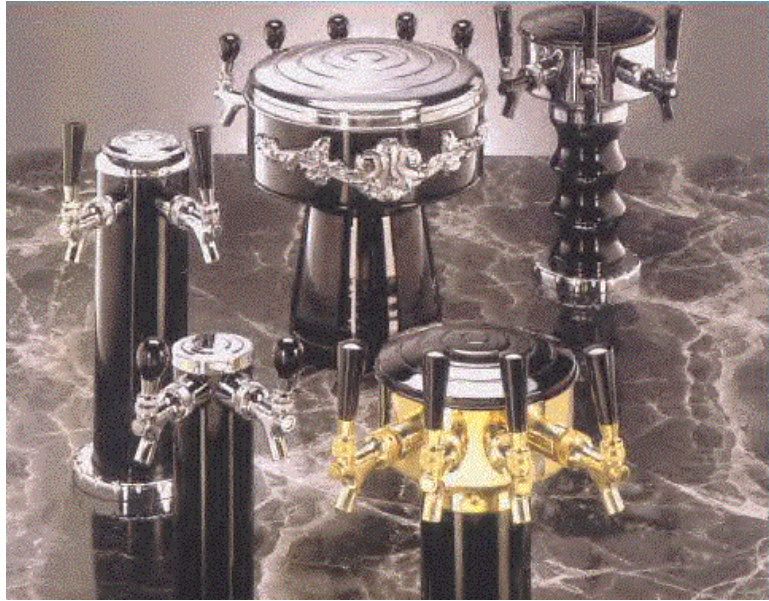

Classic Black Dispensers

The exclusive Classic Black dispensers will add a touch of class to any bar top. Design your own Classic Black dispenser by mixing and matching Brass, Chrome, or Classic Black caps, dishes, faucets, columns, and cover flanges to achieve a uniquely distinctive appearance.

Classic Black is available on any tower. Simply order the standard of your choice, then specify what parts you want Classic Black, Chrome, or Brass.

AC BEVERAGE, INC.
DRAUGHT BEER SPECIALISTS

1993-7 Moreland Pkwy ♦ Annapolis, MD 21401