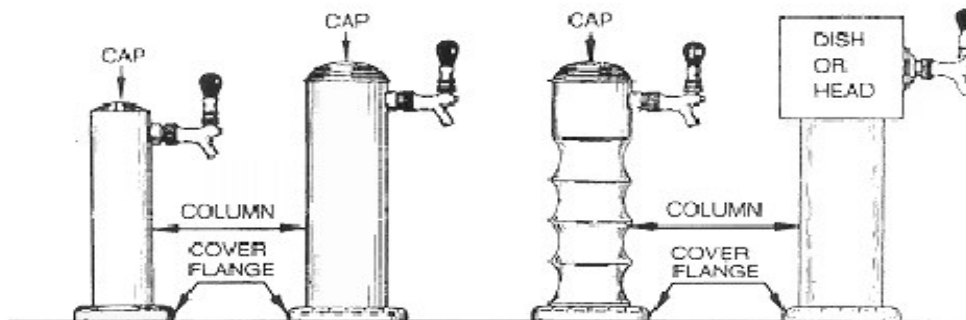

Classic Black Dispensers

The exclusive Classic Black dispensers will add a touch of class to any bar top. Design your own Classic Black dispenser by mixing and matching Brass, Chrome, or Classic Black caps, dishes, faucets, columns, and cover flanges to achieve a uniquely distinctive appearance.

Classic Black is available on any tower. Simply order the standard of your choice, then specify what parts you want Classic Black, Chrome, or Brass.

AC BEVERAGE, INC.
DRAUGHT BEER SPECIALISTS

1993-7 Moreland Pkwy ♦ Annapolis, MD 21401

Tel:(410) 268-0714 ♦ Fax:(410) 268-8300

(800) 925-3818