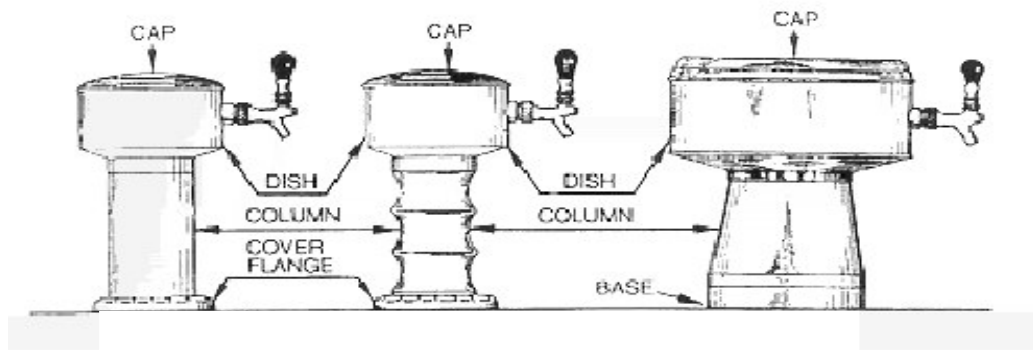

Classic Black Dispensers

The exclusive Classic Black dispensers will add a touch of class to any bar top. Design your own Classic Black dispenser by mixing and matching Brass, Chrome, or Classic Black caps, dishes, faucets, columns, and cover flanges to achieve a uniquely distinctive appearance.

Classic Black is available on any tower. Simply order the standard of your choice, then specify what parts you want Classic Black, Chrome, or Brass.

AC BEVERAGE, INC.
DRAUGHT BEER SPECIALISTS

1993-7 Moreland Pkwy ♦ Annapolis, MD 21401

Tel:(410) 268-0714 ♦ Fax:(410) 268-8300

(800) 925-3818