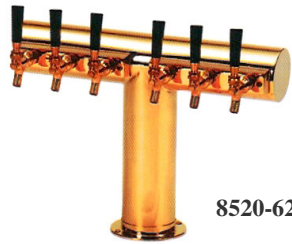

## TUBULAR Tee and Pass-Through Towers

8520-62

8531-102

These distinctive yet durable tubular style towers are made with 4" diameter brass tubing. As with all of our dispensing towers, our unique design allows easy access to the inside of the tower. Tee style towers are available with 4, 6, or 8 faucets. Pass-Through towers are available with 10, 12 and 14 faucets.

### Pass-Through Style Tubular Standards

- 8531-102 Ten Faucets Brass (38 1/2" Long)
- 8531-103 Ten Faucets Chrome (38 1/2" Long)
- 8531-122 Twelve Faucets Brass (48" Long)
- 8531-123 Twelve Faucets Chrome (48" Long)
- 8531-142 Fourteen Faucets Brass (51" Long)
- 8531-143 Fourteen Faucets Chrome (51" Long)

### Tee Style Tubular Standards

- 8520-42 Four Faucets Brass
- 8520-43 Four Faucets Chrome
- 8520-62 Six Faucets Brass
- 8520-63 Six Faucets Chrome
- 8520-82 Eight Faucets Brass
- 8520-83 Eight Faucets Chrome