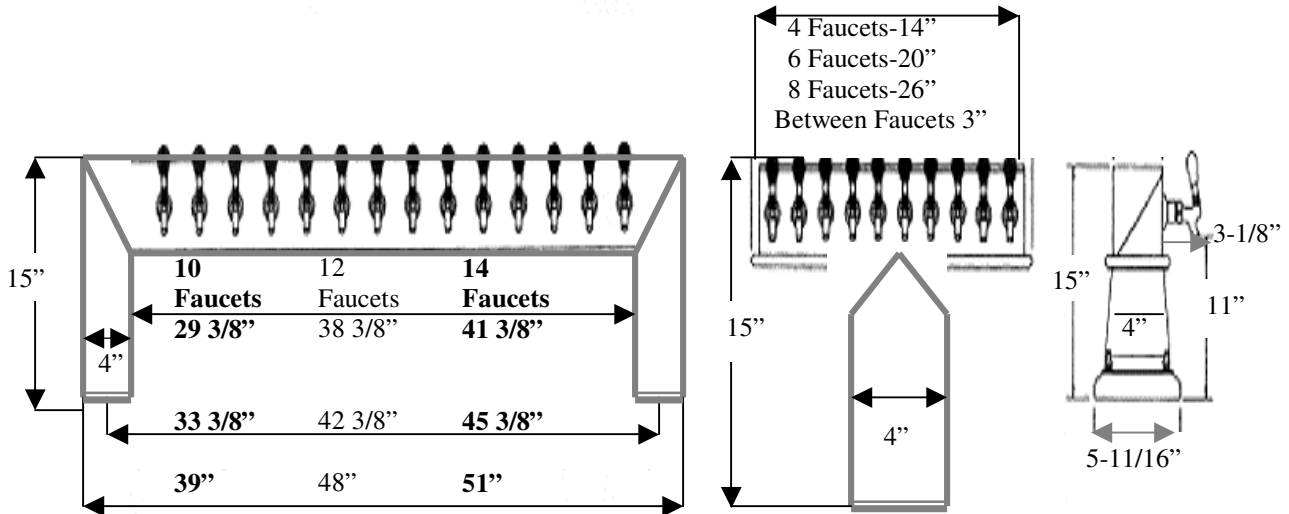

## TUBULAR Tee and Pass-Through Towers

8520-62

8531-102

These distinctive yet durable tubular style towers are made with 4" diameter brass tubing. As with all of our dispensing towers, our unique design allows easy access to the inside of the tower. Tee style towers are available with 4, 6, or 8 faucets. Pass-Through towers are available with 10, 12 and 14 faucets.

### Pass-Through Style Tubular Standards

- 8531-102 Ten Faucets Brass (38 1/2" Long)
- 8531-103 Ten Faucets Chrome (38 1/2" Long)
- 8531-122 Twelve Faucets Brass (48" Long)
- 8531-123 Twelve Faucets Chrome (48" Long)
- 8531-142 Fourteen Faucets Brass (51" Long)
- 8531-143 Fourteen Faucets Chrome (51" Long)