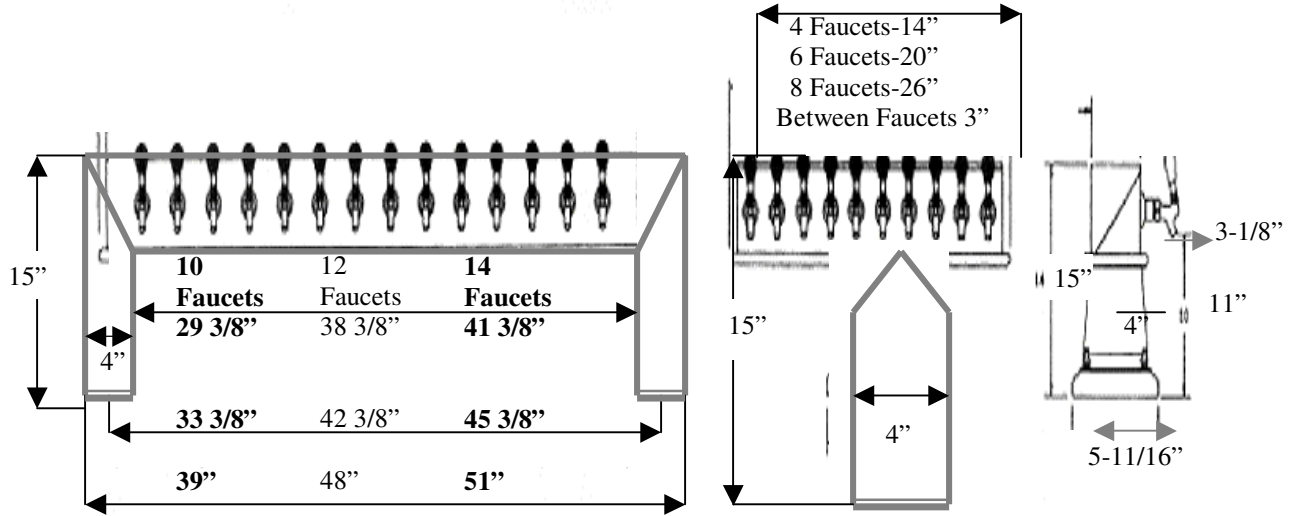

TUBULAR Tee and Pass-Through Tower Specifications

AC BEVERAGE, INC.
DRAUGHT BEER SPECIALISTS

1993-7 Moreland Pkwy ♦ Annapolis, MD 21401

800-925-3818

Tel: (410) 268-0714 ♦ Fax: (410) 268-8300